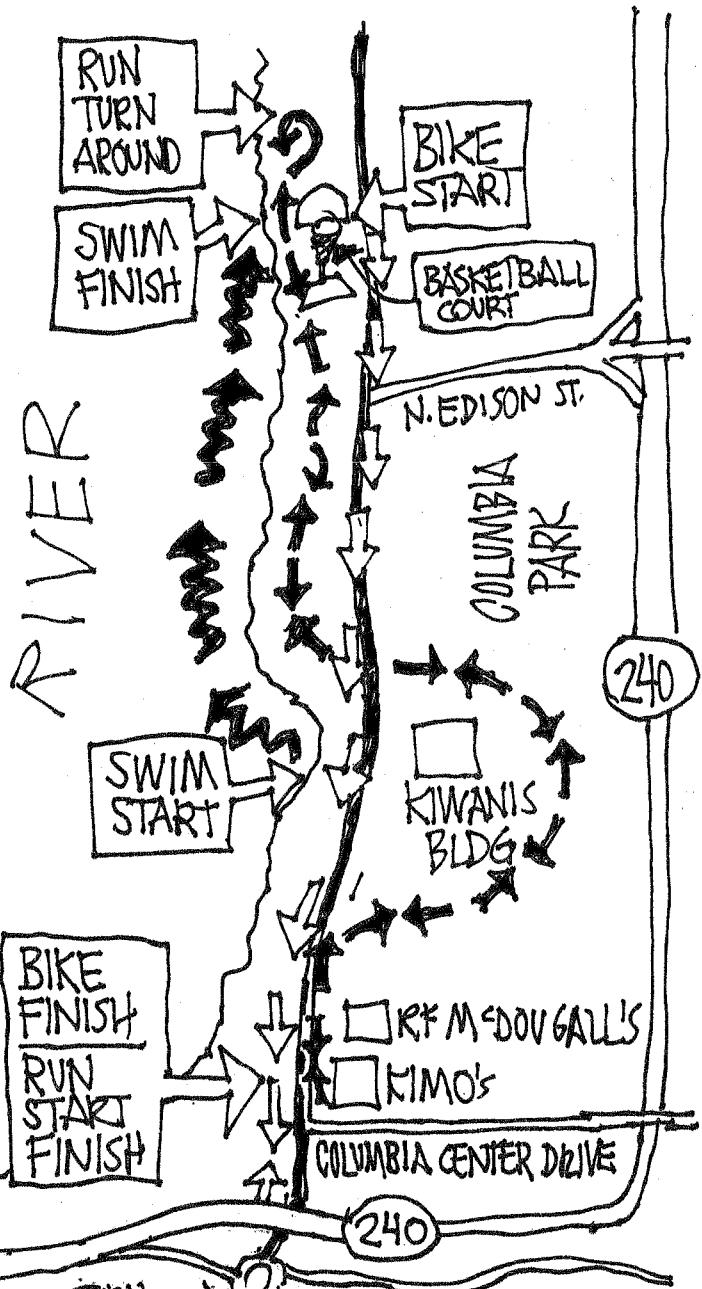

TITANIUM MAN TRIATHLON

182

COLUMBIA

N. EDISON ST.

COLUMBIA
PARK

240

SWIM
START

KIWANIS
BLDG

BIKE
FINISH
RUN
START
FINISH

RF MCDUGALLS

KIMO'S

COLUMBIA CENTER DRIVE

240

TURN
AROUND

STEPTOE

TRAIL

YAKIMA

RIVER

182

BIKE ROUTE CONTINUED FROM PREVIOUS PANEL

YAKIMA RIVER

COLUMBIA PARK

KEENE ROAD

TITANIUM MAN TRIATHLON

QUEENSGATE
TRUMAN
TARGET
WAL-MART

KENNEDY

BADGER MOUNTAIN

182

DALLAS ROAD

BIKE TURN AROUND

82

E. JACOB ROAD